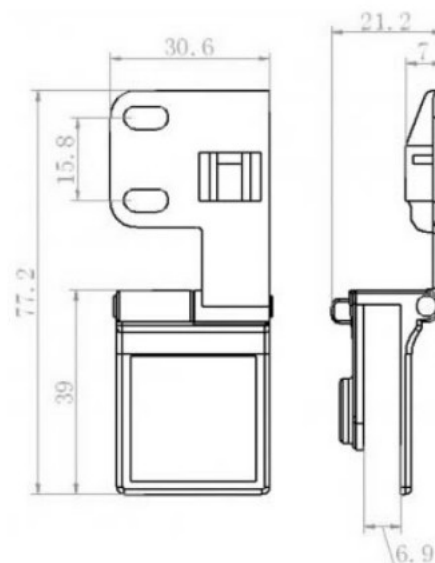

## Description:

Glass Door Hinge No C-13 Zamak, Brass Plated, Right

## Item number:

15.06.320-2

Units	Box	Carton	HS Code	Barcode
Pcs.	100	400	8302100090	
				5704866055246