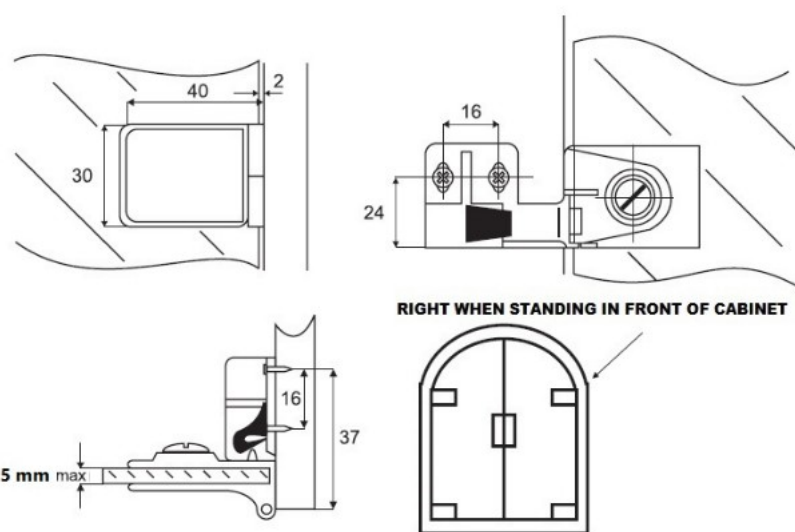

PRODUCT SHEET

Description:

Glass Door Hinge No C-13 Zamak, Brass Plated, Right

Item number:

15.06.320-2

Units	Box	Carton	HS Code	Barcode
Pcs.	100	400	8302100090	
				5704866055246

SISO A/S

Mileparken 11
DK-2740 Skovlunde
Denmark
VAT: DK 24786013

Phone +45 45 830 900

www.siso.dk
siso@siso.dk

Danske Bank
Nytorv Branch
Copenhagen
SWIFT: DABADKKK

Account no.
4180 3112 112936
IBAN Account
DK7230003112112936